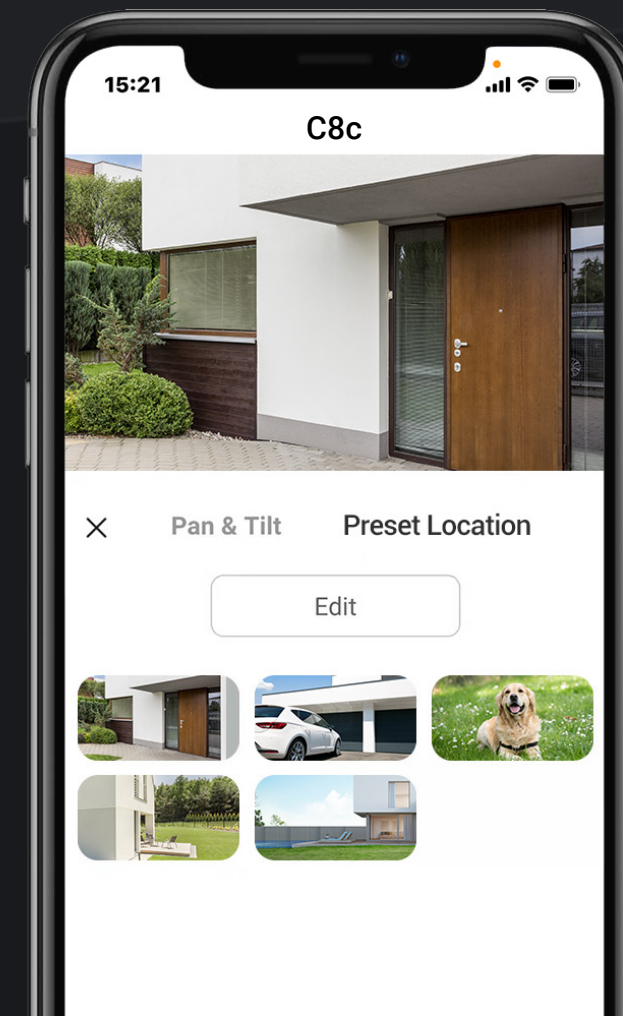

360° View

350°
Horizontal

80°
Vertical

A smart eye to detect and alert

With an embedded AI chip, the C8c goes beyond simple motion detection, recognizing human movements in real time. Whenever an individual enters the customized area, you will receive instant mobile notifications simultaneously.

AI-Powered Human Shape Detection

Customizable Detection Zone

FREE

No Subscription Fee

A mobile eye to lock on and follow

When the C8c detects a moving person, it locks on the subject, and automatically pans and tilts to record the ongoing activity from one side to the other. Rest assured that you won't lose sight of your loved ones or potential intruders.

Front Door

Front Yard

Pin down the spots that matter to you most

No matter how complicated the tracking is, the camera always knows it's way back to your preferred viewing angle. You can pinpoint up to 12 angles via the EZVIZ App. Just click on your pre-set dots and the camera will automatically resume its place.

Garage

24/7 Active Defense

Upon detection of intruders, the camera will set off a loud siren and flash spotlights for on-site deterrence.

Communication at anytime

Simply use your smartphone to see, hear and talk to anyone who shows up at your property area.